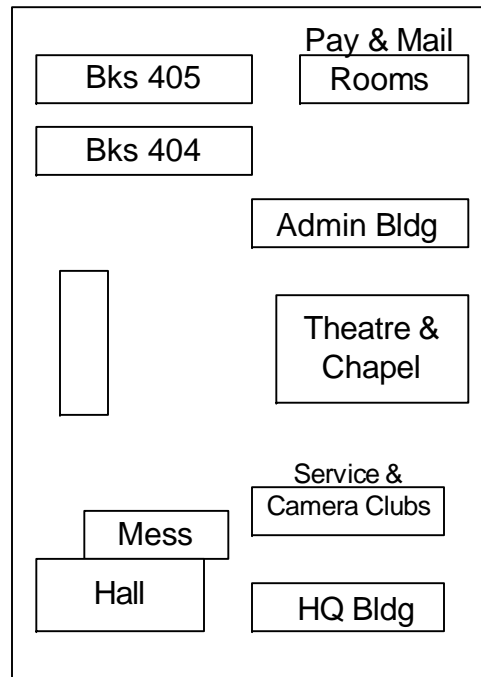

Naples Airdome Naples, Florida 1943 - 1945

Beacon

-- Line --

-- Line --

To Ammo Room →

Map Key

- L = Latrines
- BOQ = Bachelor Officer Quarters
- Bks = Barracks
- PX = Post Exchange (Store)

Parking Spaces