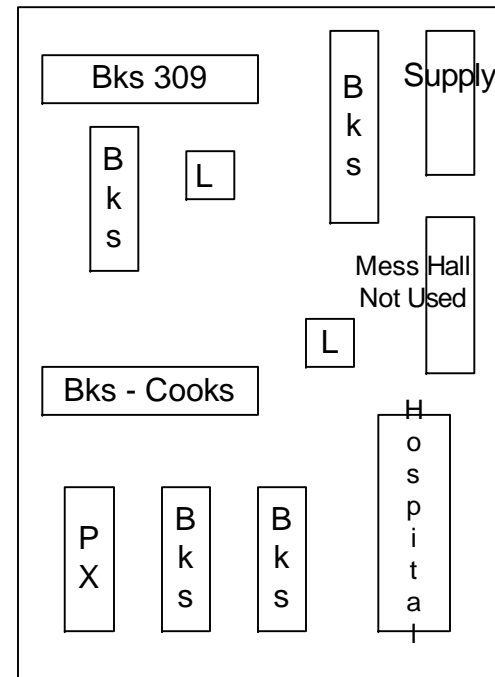

Naples Airdome Naples, Florida 1943 - 1945

Beacon

-- Line --

-- Line --

To Ammo Room →

Map Key

- L = Latrines
- BOQ = Bachelor Officer Quarters
- Bks = Barracks
- PX = Post Exchange (Store)

Parking Spaces