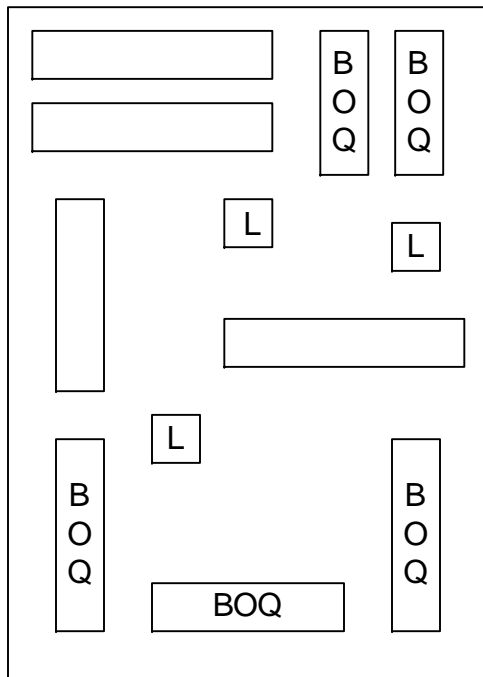

Naples Airdome Naples, Florida 1943 - 1945

Beacon

-- Line --

-- Line --

To Ammo Room →

Map Key

- L = Latrines
- BOQ = Bachelor Officer Quarters
- Bks = Barracks
- PX = Post Exchange (Store)

Parking Spaces